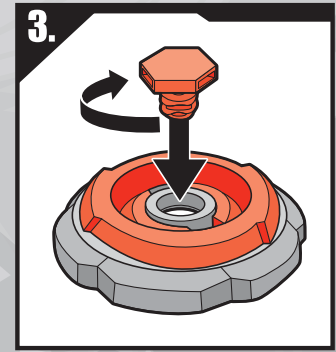

**AGES 8+**  
19506/19495Asst.

Before assembly and playing, please read instructions. Please keep these instructions for future reference.

**BB-30**  
**DEFENSE**  
**ROCK LEONE™ 145WB**

Includes 5-piece top, Ripcord Launcher™\* & assembly tool.

**⚠ WARNING:**  
Do not use Beyblade™ tops or Beystadium™ (sold separately) on tables or other elevated surfaces.

**APPLY LABELS AS SHOWN**

Remove temporary decals and apply permanent decals as shown.

**ASSEMBLY:**