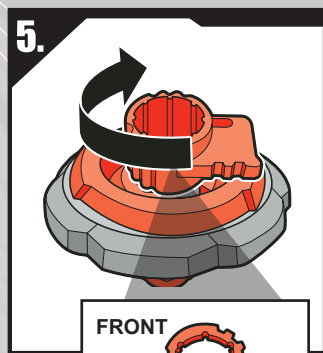

**AGES 8+**  
19506/19495Asst.

Before assembly and playing, please read instructions. Please keep these instructions for future reference.

**BB-30**  
**DEFENSE**  
**ROCK LEONE™ 145WB**

Includes 5-piece top, Ripcord Launcher™\* & assembly tool.

**⚠ WARNING:**  
Do not use Beyblade™ tops or Beystadium™ (sold separately) on tables or other elevated surfaces.

**APPLY LABELS AS SHOWN**

Remove temporary decals and apply permanent decals as shown.

**ASSEMBLY:**