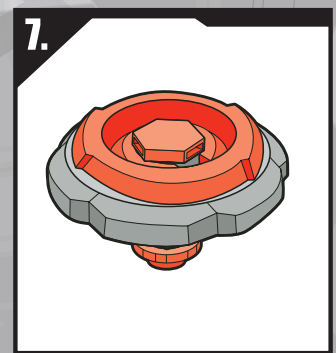

**AGES 8+**  
19506/19495Asst.

Before assembly and playing, please read instructions. Please keep these instructions for future reference.

**BB-30**  
**DEFENSE**  
**ROCK LEONE™ 145WB**

Includes 5-piece top, Ripcord Launcher™\* & assembly tool.

**⚠ WARNING:**  
Do not use Beyblade™ tops or Beystadium™ (sold separately) on tables or other elevated surfaces.

**APPLY LABELS AS SHOWN**

Remove temporary decals and apply permanent decals as shown.

**ASSEMBLY:**