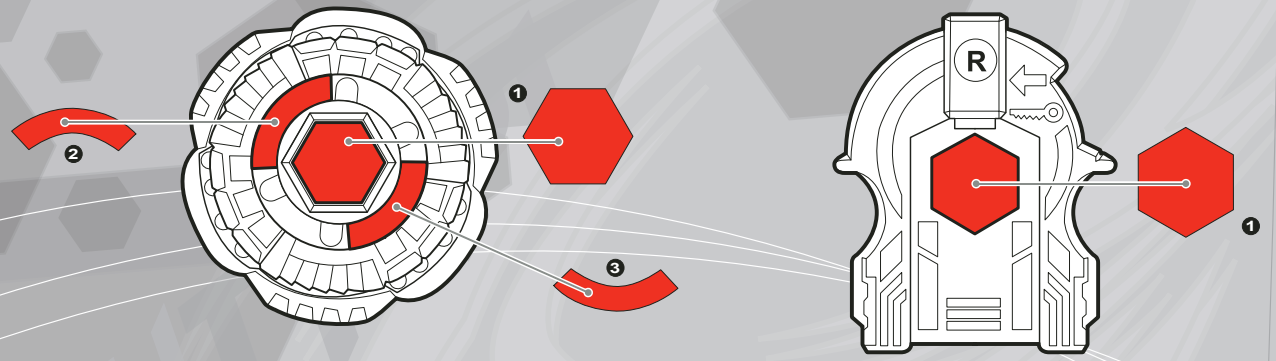

**AGES 8+**  
19506/19495Asst.

Before assembly and playing, please read instructions. Please keep these instructions for future reference.

**BB-30**  
**DEFENSE**  
**ROCK LEONE™ 145WB**

Includes 5-piece top, Ripcord Launcher™\* & assembly tool.

**⚠ WARNING:**  
Do not use Beyblade™ tops or Beystadium™ (sold separately) on tables or other elevated surfaces.

**APPLY LABELS AS SHOWN**

Remove temporary decals and apply permanent decals as shown.

**ASSEMBLY:**