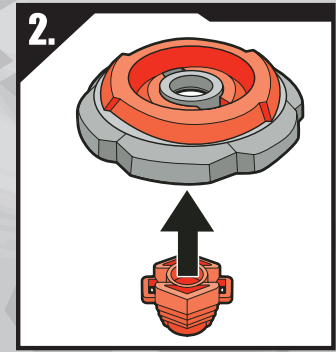

**AGES 8+**  
19506/19495Asst.

Before assembly and playing, please read instructions. Please keep these instructions for future reference.

**BB-30**  
**DEFENSE**  
**ROCK LEONE™ 145WB**

Includes 5-piece top, Ripcord Launcher™\* & assembly tool.

**⚠ WARNING:**  
Do not use Beyblade™ tops or Beystadium™ (sold separately) on tables or other elevated surfaces.

**APPLY LABELS AS SHOWN**

Remove temporary decals and apply permanent decals as shown.

**ASSEMBLY:**