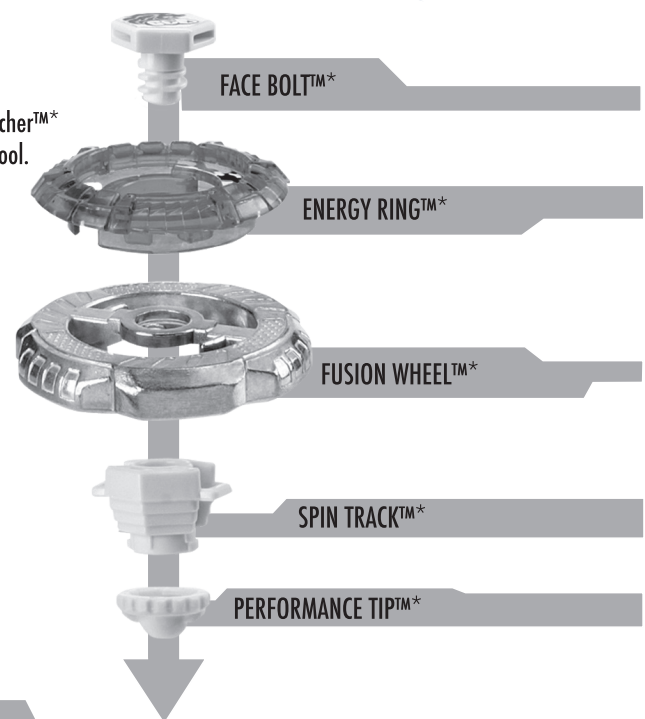

**AGES 8+**  
19506/19495Asst.

Before assembly and playing, please read instructions. Please keep these instructions for future reference.

**BB-30**  
**DEFENSE**  
**ROCK LEONE™ 145WB**

Includes 5-piece top, Ripcord Launcher™\* & assembly tool.

**⚠ WARNING:**  
Do not use Beyblade™ tops or Beystadium™ (sold separately) on tables or other elevated surfaces.

**APPLY LABELS AS SHOWN**

Remove temporary decals and apply permanent decals as shown.

**ASSEMBLY:**