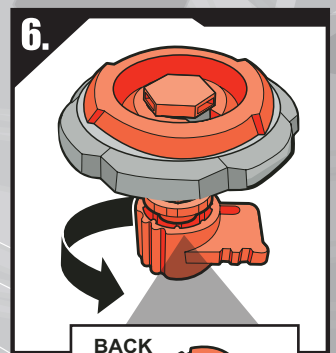

**AGES 8+**  
19506/19495Asst.

Before assembly and playing, please read instructions. Please keep these instructions for future reference.

**BB-30**  
**DEFENSE**  
**ROCK LEONE™ 145WB**

Includes 5-piece top, Ripcord Launcher™\* & assembly tool.

**⚠ WARNING:**  
Do not use Beyblade™ tops or Beystadium™ (sold separately) on tables or other elevated surfaces.

**APPLY LABELS AS SHOWN**

Remove temporary decals and apply permanent decals as shown.

**ASSEMBLY:**