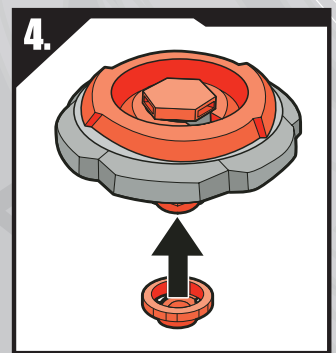

**AGES 8+**  
19506/19495Asst.

Before assembly and playing, please read instructions. Please keep these instructions for future reference.

**BB-30**  
**DEFENSE**  
**ROCK LEONE™ 145WB**

Includes 5-piece top, Ripcord Launcher™\* & assembly tool.

**⚠ WARNING:**  
Do not use Beyblade™ tops or Beystadium™ (sold separately) on tables or other elevated surfaces.

**APPLY LABELS AS SHOWN**

Remove temporary decals and apply permanent decals as shown.

**ASSEMBLY:**