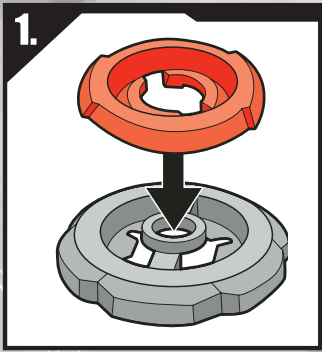

**AGES 8+**  
19506/19495Asst.

Before assembly and playing, please read instructions. Please keep these instructions for future reference.

**BB-30**  
**DEFENSE**  
**ROCK LEONE™ 145WB**

Includes 5-piece top, Ripcord Launcher™\* & assembly tool.

**⚠ WARNING:**  
Do not use Beyblade™ tops or Beystadium™ (sold separately) on tables or other elevated surfaces.

**APPLY LABELS AS SHOWN**

Remove temporary decals and apply permanent decals as shown.

**ASSEMBLY:**